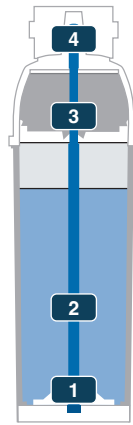

Systematic filter technology

1 Pre-filtration

A pre-filter retains coarse particles.

2 Carbonate hardness reduction

The PURITY C Steam Advanced filter medium reduces carbonate hardness. As a result, unwanted limescale formation is prevented.

3 Activated carbon filtration

The water runs through an activated carbon filter to remove all substances such as chlorine, chloramine and organic elements that have an adverse effect on taste and aroma.

4 Fine filtration

At the end of the filtration process a fleece retains any fine particles.

The illustration serves as explanation of the filter technology. It is not to scale.

Quality and safety

Optimum water quality

Outstanding and consistent water quality – free of unwanted taste and aroma elements.

Maximum product safety

For uninterrupted operation and safe use.

Simple to use

Operation is simpler and easier than ever.

The food safety of VIVREAU Professional water filter products is tested and monitored by independent institutes.